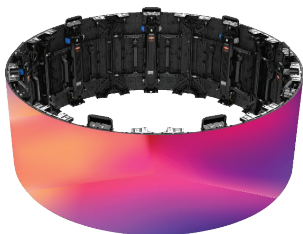

UpadIV-S

FLEXIBLE SOLUTION

- Support $\pm 40^\circ$
- Minimum 1.4m diameter cylinder, only 9 cabinets
- Perfect 'S' shape

Creative Flexible Rental Solution

The UpadIV-S is specially designed for creative stage display. Its flexible and soft body is designed for customers' imaginative creative display. It can be perfectly realized whether it is "C" shape or "S" shape display splicing. The cabinet of the XS series is made of ultra-high-strength aluminum alloy, which ensures lightness and flexibility while maintaining high strength.

Creative Shapes

Cylinder

Minimum diameter of 1.4

Concave & Convex

Perfect "S" shape of a single cabinet

Round-corner & Square Cylinder

More scene application options

Contact Us

844.263.3675 | www.unilumin-usa.com

Find Us @UniluminUSA

SPECIFICATIONS

Parameter	Value
Pixel Pitch	2.6mm
LED Type	3-in-1 Black SMD
Brightness	1000 cd/m ²
Pixel Density	147,456 pixels/m ²
Pixels Per Panel	192×192 pixels
Module Size	W500mm×H125mm
Panel Size	W500mm×H500mm×D80mm
Weight	7.7 kg/panel
Maintenance	Rear
Ingress Protection	IP30
Curve	(Convex) -40°~+40°(Concave)
Aspect Ratio	1:1
Environment	Environment Indoor
Material	Die-cast Aluminum
Calibration	Brightness and Chroma
Brightness Control	Manual/Automatic
Color Temperature	2,000K-9,300K Adjustable
Horizontal Viewing Angle	160°
Vertical Viewing Angle	160°
Contrast Ratio	5,000:1
Input Power <Max>	160 W/panel
Input Power <Typical>	55 W/panel
Input Voltage	100~240 VAC
Processing Depth	14 bit
Scan Method	1/16
Refresh Rate	3840@60 Hz
Video Frame Rate	50/60 Hz
Input Power Frequency	50~60 Hz
LED Life Time	100,000 Hours
Operating Temperature/Humidity	-10°C~+45°C/10~80%RH
Storage Temperature/Humidity	-20°C~+55°C/10~80%RH
Standard Mounting Configuration	Hanging, Stacking