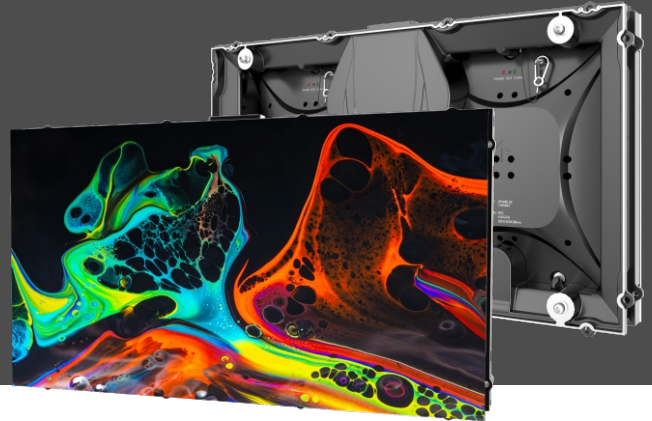

UpanelS-TMP

Intelligent Front Access 16:9 LED Display Unit

Front Maintenance

HDR Highly Dynamic

Seamless Splicing

We're TAA
Compliant!

Unilumin UpanelS-TMP is manufactured in the United States or countries designated in the U.S. Trade Agreements Act (TAA).

FEATURES

- Intelligent front maintenance – featuring software and smart bracelet induction
- HDR highly dynamic display – offers a stunning visual experience (Optional)
- Cabinet and module are separate structures - makes for better heat dissipation
- Seamless splicing between cabinets and modules
- High gray scale under low brightness