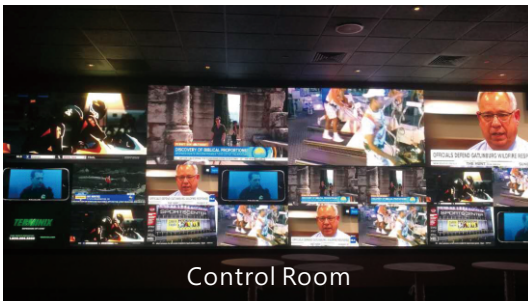

APPLICATIONS